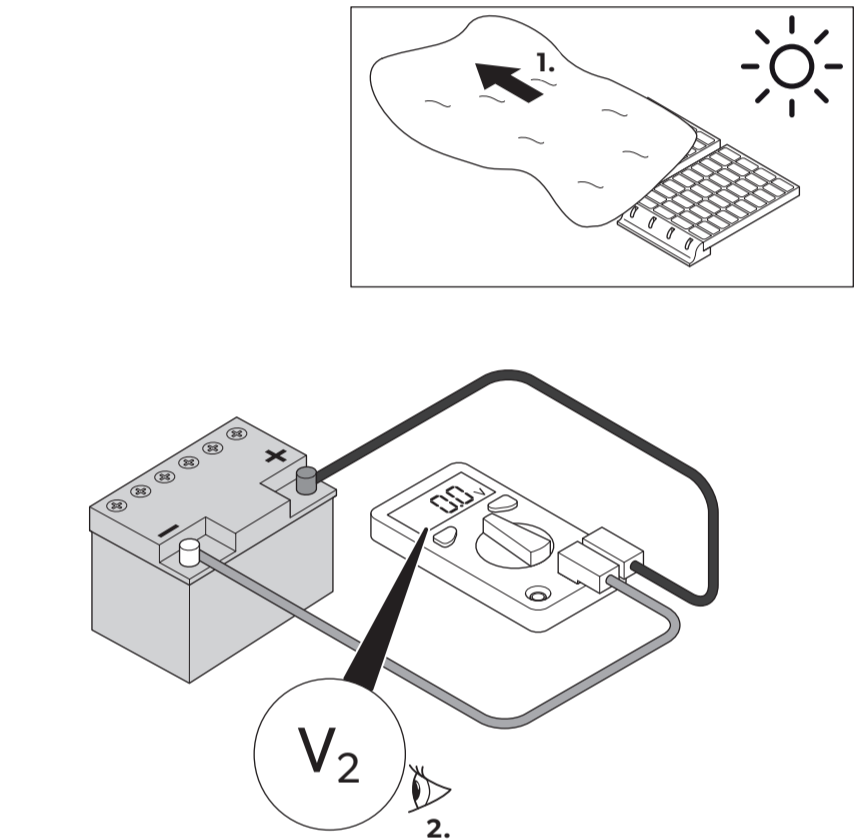

NOTE

FUSE

CONFIGURATION

GEL (14.2V)
U1: 14.2V (90...360 min)
U2: 13.6V

LiFePO4 (14.4 V)
U1: 14.4 V (20...60 min)
U2: 13.8 V

PbAc (14.4 V) or
AGM1 (14.4 V)
U1: 14.4 V (30...240 min)
U2: 13.6 V

LiFePO4 (14.2 V)
U1: 14.2 V (30 min)
U2: 13.6 V

AGM2 (14.7 V)
U1: 14.7 V (30...180 min)
U2: 13.6 V

LiFePO4 (14.6 V)
U1: 14.6 V (20...60 min)
U2: 13.8 V

AGM2 (14.7 V)
U1: 14.7 V (30...180 min)
U2: 13.6 V
U3: 15.7 V

LiFePO4 (14.5 V)
U1: 14.5 V (30...90 min)

SYSTEM OPERATION CHECK

8

9

$V_2 > V_1$ ✓

SUN CONTROL APP

10

YOUR LOCAL DEALER
dometic.com/dealer

YOUR LOCAL SUPPORT
dometic.com/contact

YOUR LOCAL SALES OFFICE
dometic.com/sales-offices

A complete list of Dometic companies, which comprise the Dometic Group, can be found in the public filings of: DOMETIC GROUP AB Hemvärnsgatan 15 SE-17154 Solna Sweden