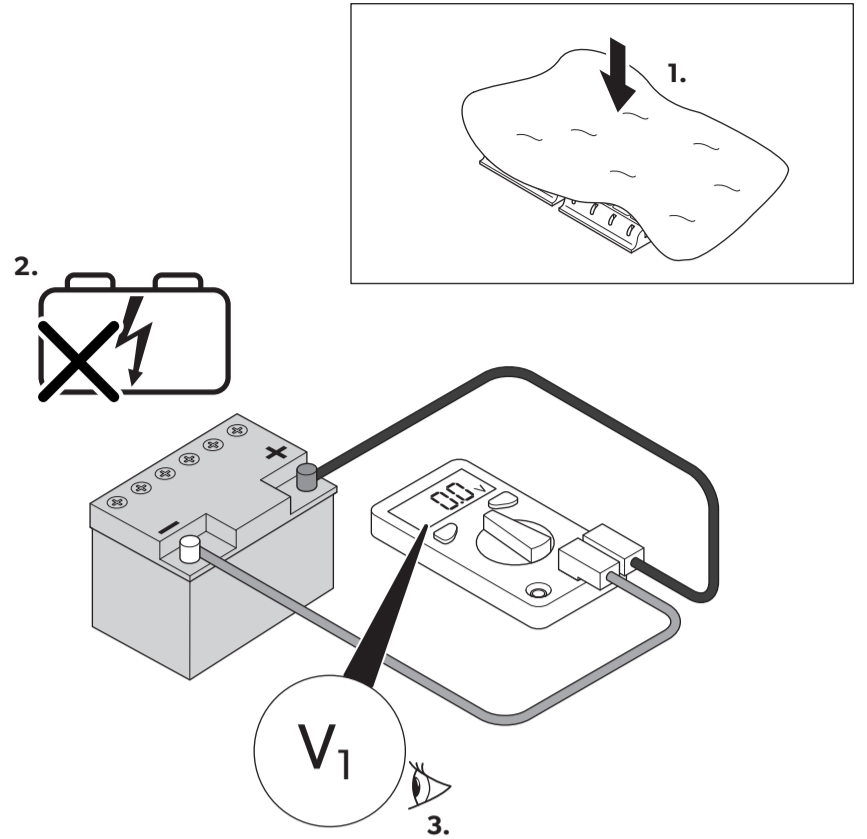

SYSTEM OPERATION CHECK

8