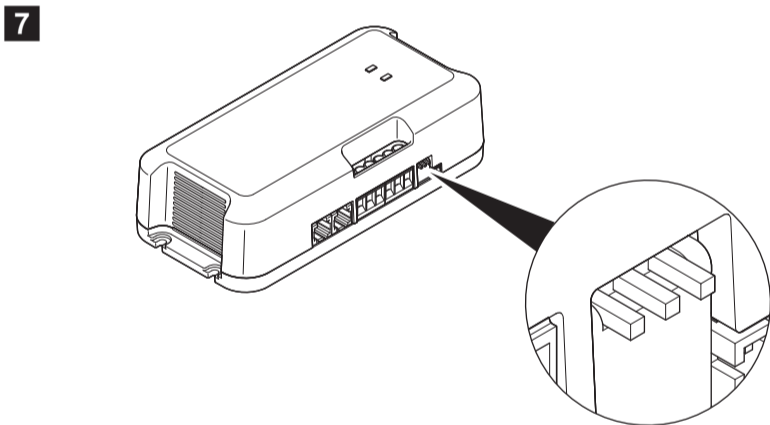

CONFIGURATION

GEL (14.2V)
U1: 14.2V (90...360 min)
U2: 13.6V

LiFePO4 (14.4 V)
U1: 14.4 V (20...60 min)
U2: 13.8 V

PbAc (14.4 V) or
AGM1 (14.4 V)
U1: 14.4 V (30...240 min)
U2: 13.6 V

LiFePO4 (14.2 V)
U1: 14.2 V (30 min)
U2: 13.6 V

AGM2 (14.7 V)
U1: 14.7 V (30...180 min)
U2: 13.6 V

LiFePO4 (14.6 V)
U1: 14.6 V (20...60 min)
U2: 13.8 V

AGM2 (14.7 V)
U1: 14.7 V (30...180 min)
U2: 13.6 V
U3: 15.7 V

LiFePO4 (14.5 V)
U1: 14.5 V (30...90 min)